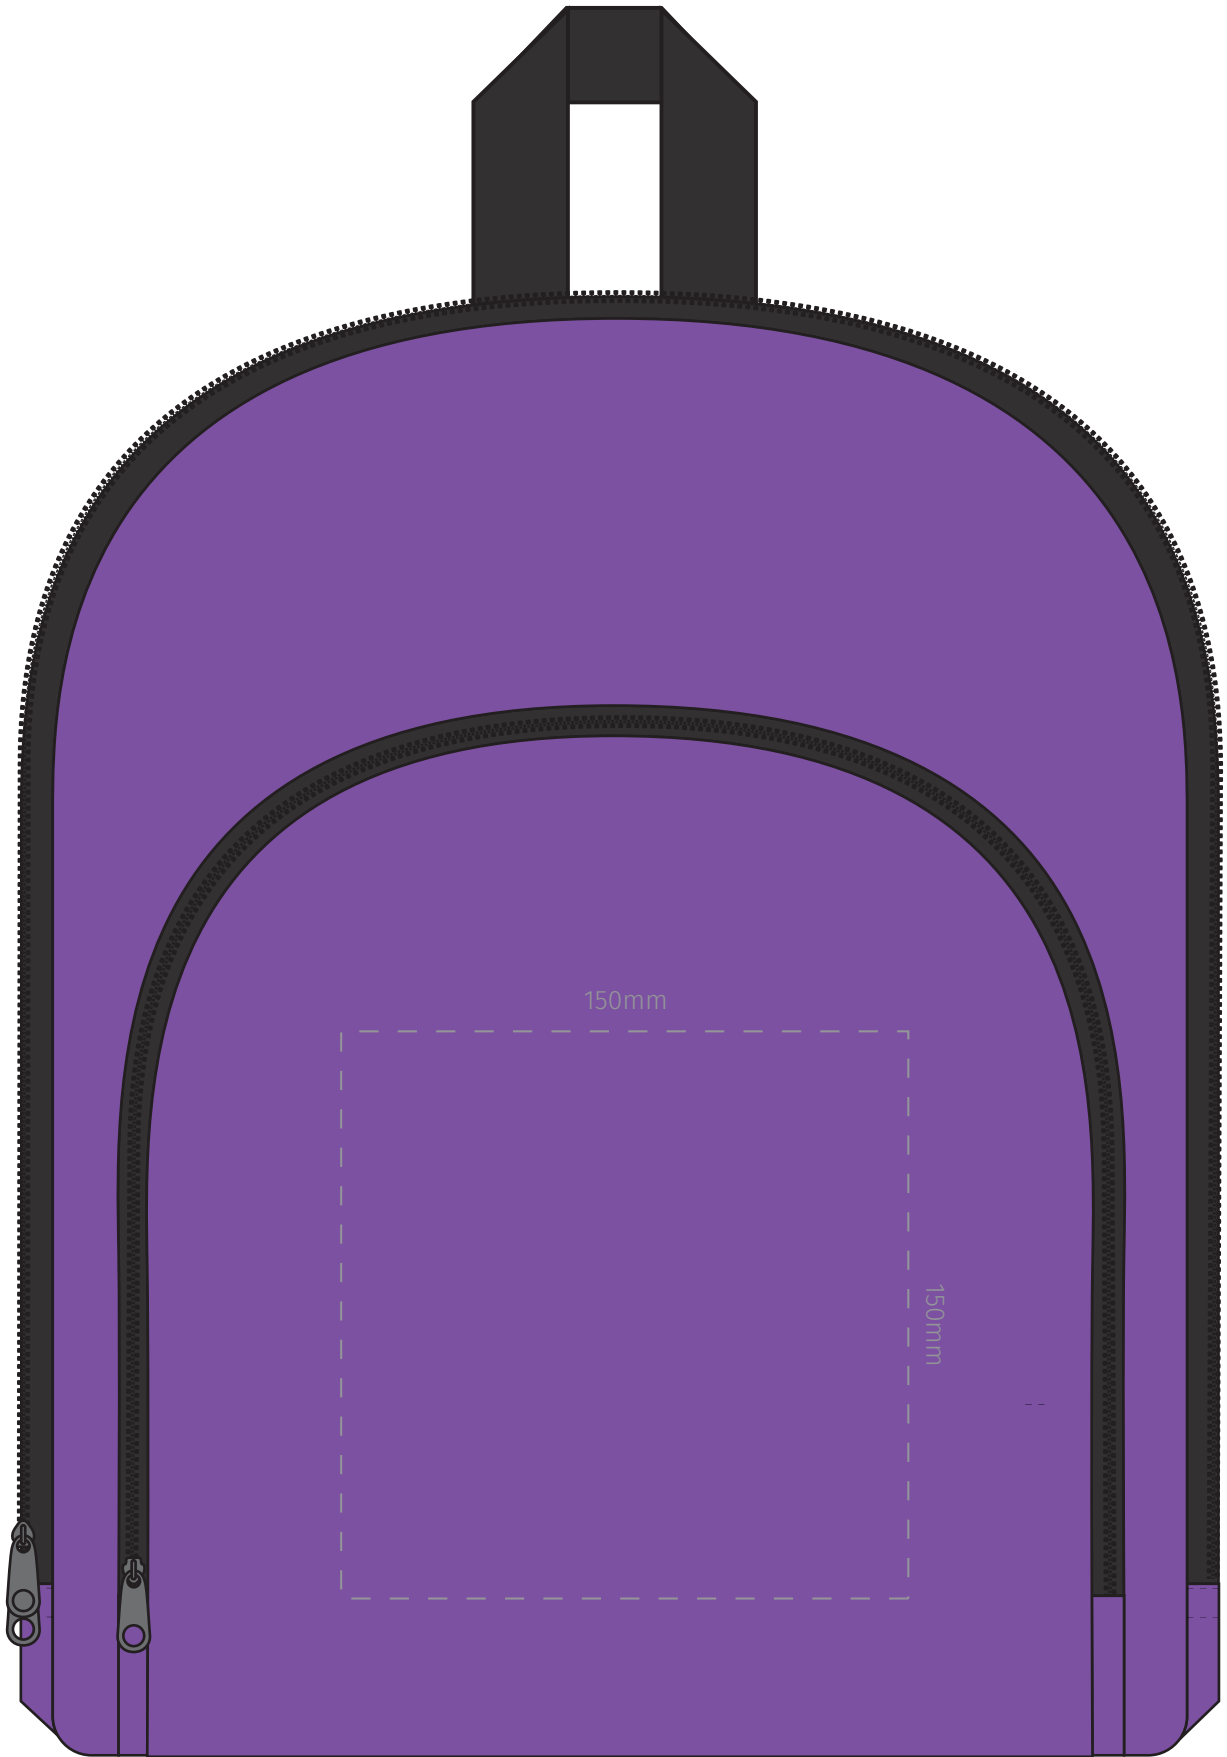

TEMPLATE:
■ ECLIPSE BACKPACK

Item shown at 50% actual size when viewed on A4 paper

BRANDING - Screen

Max emb area 150 x 150mm

TEMPLATE:
■ ECLIPSE BACKPACK

Item shown at 50% actual size when viewed on A4 paper

BRANDING - Supacolour

Max emb area 150 x 105mm